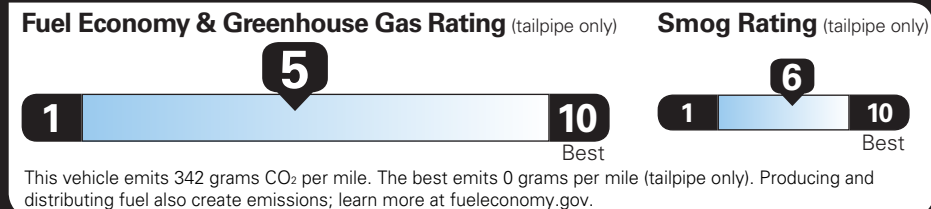

- UNIVERSAL HOME REMOTE
- USB PORTS
- EXPRESS UP/DOWN DRIVER WINDOW, ALL EXPRESS DOWN
- PASS-THROUGH CONSOLE
- ILLUMINATED VISOR VANITY MIRRORS

EXTERIOR

- AUTONSENSE POWER LIFTGATE
- OUTSIDE HEATED MIRRORS
- RAIN-SENSING WIPERS
- HEATED WIPER PARK
- LED HEADLAMPS
- LED TAIL LAMPS
- ROOF RAILS
- REAR DEEP-TINTED WINDOWS

SAFETY & SECURITY

- ENHANCED AUTOMATIC EMERGENCY BRAKING
- FRONT PEDESTRIAN AND BICYCLIST BRAKING
- ENHANCED LANE KEEP ASSIST

- WITH LANE DEPARTURE WARNING
- FOLLOWING DISTANCE INDICATOR
- FORWARD COLLISION ALERT
- INTELLIBEAM, AUTO HIGH BEAM
- INTERSECTION AUTOMATIC EMERGENCY BRAKING
- REAR CROSS TRAFFIC BRAKING
- REVERSE AUTOMATIC BRAKING
- REAR PARK ASSIST
- BLIND ZONE STEERING ASSIST
- SAFETY ALERT SEAT
- HD REAR VISION CAMERA
- ADAPTIVE CRUISE CONTROL

MANUFACTURER'S SUGGESTED RETAIL PRICE

STANDARD VEHICLE PRICE $35,600.00

OPTIONS & PRICING

OPTIONS INSTALLED BY THE MANUFACTURER (MAY REPLACE STANDARD EQUIPMENT SHOWN)

MOSAIC BLACK METALLIC ROOF INC.

TOTAL OPTIONS	$0.00
TOTAL VEHICLE & OPTIONS	$35,600.00
DESTINATION CHARGE	1,795.00

TOTAL VEHICLE PRICE* $37,395.00

EPA DOT Fuel Economy and Environment

Gasoline Vehicle

Fuel Economy **26** MPG
combined city/hwy
25 city
29 highway
3.8 gallons per 100 miles

You spend $1,000 more in fuel costs over 5 years compared to the average new vehicle.

Annual fuel cost **$1,900**

Actual results will vary for many reasons, including driving conditions and how you drive and maintain your vehicle. The average new vehicle gets 29 MPG and costs $8,500 to fuel over 5 years. Cost estimates are based on 15,000 miles per year at $3.30 per gallon. MPGe is miles per gasoline gallon equivalent. Vehicle emissions are a significant cause of climate change and smog.

fuelconomy.gov

Calculate personalized estimates and compare vehicles

GOVERNMENT 5-STAR SAFETY RATINGS

This vehicle has not been rated by the government for overall vehicle score, frontal crash, side crash or rollover risk.

Source: National Highway Traffic Safety Administration (NHTSA)
www.safercar.gov or 1-888-327-4236

PARTS CONTENT INFORMATION

FOR VEHICLES IN THIS CARLINE:
U.S./CANADIAN PARTS CONTENT: 11%
MAJOR SOURCES OF FOREIGN PARTS CONTENT: MEXICO 55%

NOTE: PARTS CONTENT DOES NOT INCLUDE FINAL ASSEMBLY, DISTRIBUTION, OR OTHER NON-PARTS COSTS.

FOR THIS VEHICLE:
FINAL ASSEMBLY POINT: SAN LUIS POTOSI, MEXICO
COUNTRY OF ORIGIN: ENGINE: MEXICO TRANSMISSION: MEXICO

This label has been applied pursuant to Federal law - Do not remove prior to delivery to the ultimate purchaser. *Includes Manufacturer's Recommended Pre-Delivery Service. Does not include dealer installed options and accessories not listed above, local taxes or license fees.

© 2009 General Motors LLC
GMLBL_PROD_0044 - 11/01/2025

Better drives start with OnStar®
Activate today
Learn more at onstar.com, or scan the QR code
onstar.com/privacy

ORDER NO FRHMX4 SALES CODE E
SALES MODEL CODE 1PS26
DEALER NO 08790
FINAL ASSEMBLY:
SAN LUIS POTOSI, MEXICO

VIN 3GNAXTEG4TL367957 REISSUE
DEALER TO WHOM DELIVERED
MIKE REICHENBACH CHEVROLET, INC.
10 UNIVERSITY PARKWAY
OKATIE, SC 29909-6230