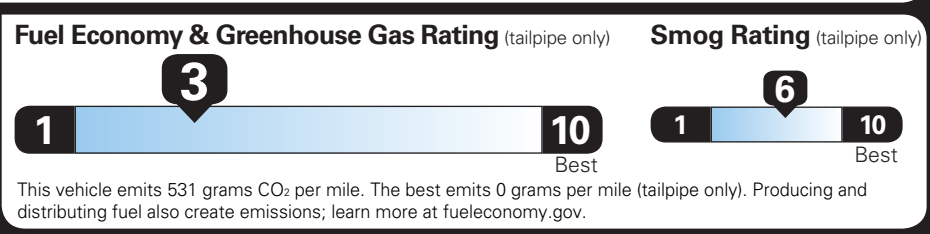

- CHEVROLET INFOTAINMENT 3 7" DIAG COLOR TOUCHSCREEN
- ADDITIONAL FEATURES FOR COMPATIBLE PHONES INCLUDE: BLUETOOTH AUDIO STREAMING VOICE COMMAND PASSTHROUGH TO PHONE, WIRELESS ANDROID AUTO & APPLE CARPLAY CAPABLE

8 YEARS ONSTAR BASICS

- SEE ONSTAR.COM FOR TERMS
- USB PORTS
- DRIVER INFORMATION CENTER
- REMOTE KEYLESS ENTRY
- PUSH BUTTON START
- REAR SEAT REMINDER

INTERIOR

- AIR CONDITIONING
- POWER WINDOWS
- POWER DOOR LOCKS
- FRONT 40/20/40 BENCH SEATS W/ ARMREST & UNDERSEAT STORAGE
- REAR 60/40 FOLDING BENCH SEAT

EXTERIOR

- CORNERSTEP REAR BUMPER
- LOCKING TAILGATE
- FRONT RECOVERY HOOKS

MANUFACTURER'S SUGGESTED RETAIL PRICE

STANDARD VEHICLE PRICE $46,000.00

OPTIONS & PRICING

OPTIONS INSTALLED BY THE MANUFACTURER (MAY REPLACE STANDARD EQUIPMENT SHOWN)

ENGINE: 5.3L ECOTEC3 V8 WITH DYNAMIC FUEL MANAGEMENT	1,595.00
TRAILERING PACKAGE	425.00
AUTO LOCKING REAR DIFFERENTIAL	395.00
MOBILE SERVICE PLUS 1 YEAR	199.00
GVWR: 7,100 LBS. (3,221 KG)	INC.
REAR AXLE: 3.23 RATIO	INC.
17" PAINTED STEEL WHEELS	INC.

TOTAL OPTIONS	$2,614.00
TOTAL VEHICLE & OPTIONS	$48,614.00
DESTINATION CHARGE	2,795.00

TOTAL VEHICLE PRICE* $51,409.00

EPA DOT Fuel Economy and Environment

Gasoline Vehicle

SILVERADO 4WD

Fuel Economy

17 MPG combined city/hwy

15 MPG city

19 MPG highway

5.9 gallons per 100 miles

You spend **$6,000** more in fuel costs over 5 years compared to the average new vehicle.

Annual fuel cost $2,900

Actual results will vary for many reasons, including driving conditions and how you drive and maintain your vehicle. The average new vehicle gets 29 MPG and costs $8,500 to fuel over 5 years. Cost estimates are based on 15,000 miles per year at $3.30 per gallon. MPGe is miles per gasoline gallon equivalent. Vehicle emissions are a significant cause of climate change and smog.

fuel economy.gov
Calculate personalized estimates and compare vehicles

GOVERNMENT 5-STAR SAFETY RATINGS

Overall Vehicle Score Not Rated

Based on the combined ratings of frontal, side and rollover. Should ONLY be compared to other vehicles of similar size and weight.

Frontal Crash	Driver Passenger	★★★★★
Based on the risk of injury in a frontal impact. Should ONLY be compared to other vehicles of similar size and weight.		
Side Crash	Front seat Rear seat	Not Rated Not Rated
Based on the risk of injury in a side impact.		
Rollover		★★★★
Based on the risk of rollover in a single-vehicle crash.		

Star ratings range from 1 to 5 stars (★★★★★) with 5 being the highest.
Source: National Highway Traffic Safety Administration (NHTSA)
www.safercar.gov or 1-888-327-4236

PARTS CONTENT INFORMATION

FOR VEHICLES IN THIS CARLINE:
U.S./CANADIAN PARTS CONTENT: 38%
MAJOR SOURCES OF FOREIGN PARTS CONTENT: MEXICO 36%

NOTE: PARTS CONTENT DOES NOT INCLUDE FINAL ASSEMBLY, DISTRIBUTION, OR OTHER NON-PARTS COSTS.

FOR THIS VEHICLE:
FINAL ASSEMBLY POINT: OSHAWA, ON CANADA
COUNTRY OF ORIGIN: ENGINE: UNITED STATES TRANSMISSION: UNITED STATES

This label has been applied pursuant to Federal law - Do not remove prior to delivery to the ultimate purchaser. *Includes Manufacturer's Recommended Pre-Delivery Service. Does not include dealer installed options and accessories not listed above, local taxes or license fees.

© 2009 General Motors LLC
GMLBL_PROD_0044 - 11/01/2025

ORDER NO FWMZ6B SALES CODE E
SALES MODEL CODE CK10543
DEALER NO 08406
FINAL ASSEMBLY: OSHAWA, ON CANADA

VIN 2GCUKAED6T1185967 REISSUE
DEALER TO WHOM DELIVERED
WOODY FOLSOM AUTOMOTIVE, INC
PO BOX 1230
BAXLEY, GA 31513-1230

Better drives start with OnStar®
Activate today

Learn more at onstar.com, or scan the QR code
onstar.com/privacy