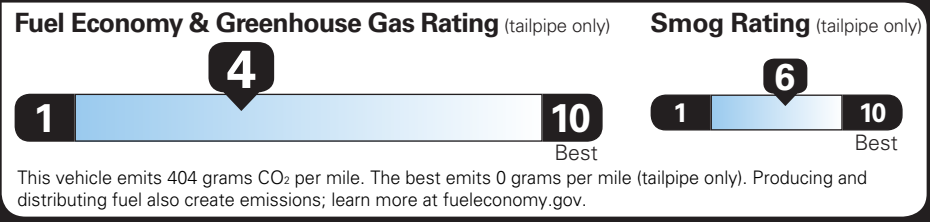

- ADJUSTER W/ 2-WAY LUMBAR
- DRIVER & FRONT PASSENGER HEATED SEATS
- REMOTE VEHICLE START
- 120V POWER OUTLET
- HEATED STEERING WHEEL

EXTERIOR

- AUTONSENSE POWER LIFTGATE
- OUTSIDE HEATED MIRRORS
- ROOF RAILS

SAFETY & SECURITY

- ADAPTIVE CRUISE CONTROL
- FOLLOWING DISTANCE INDICATOR
- FORWARD COLLISION ALERT
- LED REFLECTIVE WINDSHIELD COLLISION ALERT
- TRAFFIC SIGN RECOGNITION
- INTELLIBEAM
- ENHANCED AUTOMATIC EMERGENCY BRAKING
- INTERSECTION AUTOMATIC EMERGENCY BRAKING

- REAR CROSS TRAFFIC BRAKING
- REAR PARK ASSIST
- BLIND ZONE STEERING ASSIST
- ENHANCED LANE KEEP ASSIST W/ LANE DEPARTURE WARNING
- FRONT PEDESTRIAN AND BICYCLIST BRAKING
- SIDE BICYCLIST ALERT
- REAR PEDESTRIAN ALERT
- REVERSE AUTOMATIC BRAKING
- SAFETY ALERT SEAT
- REAR CAMERA MIRROR
- HD SURROUND VISION

MANUFACTURER'S SUGGESTED RETAIL PRICE

STANDARD VEHICLE PRICE $43,800.00

OPTIONS & PRICING

OPTIONS INSTALLED BY THE MANUFACTURER (MAY REPLACE STANDARD EQUIPMENT SHOWN)

MOBILE SERVICE PLUS - 1 YEAR 199.00

TOTAL OPTIONS	$199.00
TOTAL VEHICLE & OPTIONS	$43,999.00
DESTINATION CHARGE	1,995.00

TOTAL VEHICLE PRICE* $45,994.00

EPA DOT Fuel Economy and Environment

Gasoline Vehicle

Fuel Economy ACADIA FWD

22 MPG combined city/hwy
20 MPG city
26 MPG highway

4.5 gallons per 100 miles

You spend $2,750 more in fuel costs over 5 years compared to the average new vehicle.

Annual fuel cost **$2,250**

Actual results will vary for many reasons, including driving conditions and how you drive and maintain your vehicle. The average new vehicle gets 29 MPG and costs $8,500 to fuel over 5 years. Cost estimates are based on 15,000 miles per year at $3.30 per gallon. MPGe is miles per gasoline gallon equivalent. Vehicle emissions are a significant cause of climate change and smog.

fuelconomy.gov
Calculate personalized estimates and compare vehicles

GOVERNMENT 5-STAR SAFETY RATINGS

Overall Vehicle Score ★★★★★
Based on the combined ratings of frontal, side and rollover. Should ONLY be compared to other vehicles of similar size and weight.

Frontal Crash	Driver Passenger	★★★★★
Based on the risk of injury in a frontal impact. Should ONLY be compared to other vehicles of similar size and weight.		
Side Crash	Front seat Rear seat	★★★★★
Based on the risk of injury in a side impact.		
Rollover		★★★★★
Based on the risk of rollover in a single-vehicle crash.		

Star ratings range from 1 to 5 stars (★★★★★) with 5 being the highest.
Source: National Highway Traffic Safety Administration (NHTSA)
www.safercar.gov or 1-888-327-4236

PARTS CONTENT INFORMATION

FOR VEHICLES IN THIS CARLINE:
U.S./CANADIAN PARTS CONTENT: 35%
MAJOR SOURCES OF FOREIGN PARTS CONTENT: MEXICO 27%

NOTE: PARTS CONTENT DOES NOT INCLUDE FINAL ASSEMBLY, DISTRIBUTION, OR OTHER NON-PARTS COSTS.

FOR THIS VEHICLE:
FINAL ASSEMBLY POINT: LANSING, MI U.S.A.
COUNTRY OF ORIGIN: ENGINE: MEXICO TRANSMISSION: UNITED STATES

This label has been applied pursuant to Federal law - Do not remove prior to delivery to the ultimate purchaser. *Includes Manufacturer's Recommended Pre-Delivery Service. Does not include dealer installed options and accessories not listed above, local taxes or license fees.

© 2009 General Motors LLC
GMLBL_PROD_0044 - 11/01/2025

ORDER NO FXNNMT SALES CODE E
SALES MODEL CODE TLD56
DEALER NO 08145
FINAL ASSEMBLY:
LANSING, MI U.S.A.

VIN 1GKENKKS0TJ323761 REISSUE
DEALER TO WHOM DELIVERED
WOODY FOLSOM AUTOMOTIVE, INC
PO BOX 1230
BAXLEY, GA 31513-1230

Better drives start with OnStar®
Activate today

Learn more at onstar.com, or scan the QR code
onstar.com/privacy